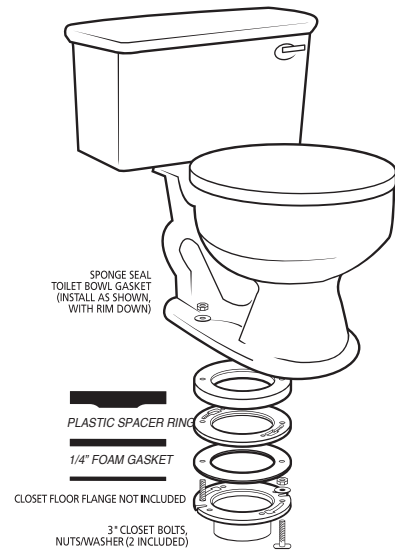

CLOSET FLANGE EXTENSION KIT

Part # 1290032

Pro-Kit™

CLOSET FLANGE EXTENSION WITH 3/4" GASKET

PROFESSIONAL NO-WAX TOILET SEAL KIT
(USED WHEN REMODELLING BATHROOM FLOORS)

EASY TO USE WHEN

- Closet flange is not above floor.
- Overlaying , replacing or tiling bathroom floor.