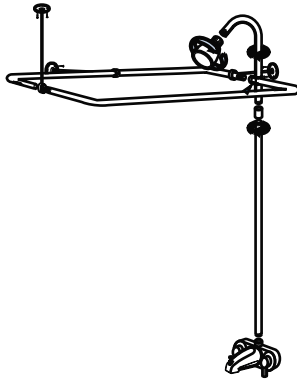

PRODUCT GROUP # 05 TUB & SHOWER ACCESSORIES

Finishing Products

SHOWER RODS, TRIM & ACCESSORIES

MIN. MASTER

0517011	5' ALUMINUM SHOWER ROD BX	50
0519031	SILVER PLASTIC OBLONG FLANGES & SCREWS ONLY BG	25
0529021	ADJ. CP SHOWER ROD HOLDER ONLY (SET) BG	25

DRIP STRIPS FOR BATHTUBS

MIN. MASTER

07301	DRIP STRIP WHITE	204
07304	DRIP STRIP BONE	204

ADD-A-SHOWER & SPECIALTY RODS & KITS

MIN. MASTER

0517501	ADD-A-SHOWER CP W/ FAUCET 24" X 44" BX	1
0517502	ADD-A-SHOWER W/ CP FAUCET , CERAMIC CARTIDGES BX	1
0517601	ADD-A-SHOWER CP NO FAUCET 24" X 44" BX	1

PACKAGED SHOWER ROD SETS

MIN. MASTER

0517201	5' SINGLE ROD W/REG TRIM SET BX	6
0517301	5' SINGLE ROD W/ADJ TRIM SET BX	6
0517401	5' SHOWER ROD & CORNER BEND W/ TRIM. BX	1

SHOWER CURVE

MIN. MASTER

0592020	5' SHOWER CURVE CP STEEL W/FLANGES BX	1
---------	---------------------------------------	---

SHOWER CURVE

EXPAND YOUR SHOWER SPACE BY AT LEAST 25%!

SHOWER CURVE will increase the space in your bathtub !

Even if your tub is narrow you can enjoy a wider showering area due to the curvature at the centre of the shower rod. The curve at the corners can allow the drape of the standard curtain along the inside rim and can thus help prevent water from leaking on to your floor. The SHOWER CURVE can fit standard or oval 60" tubs. Mounting hardware is included.