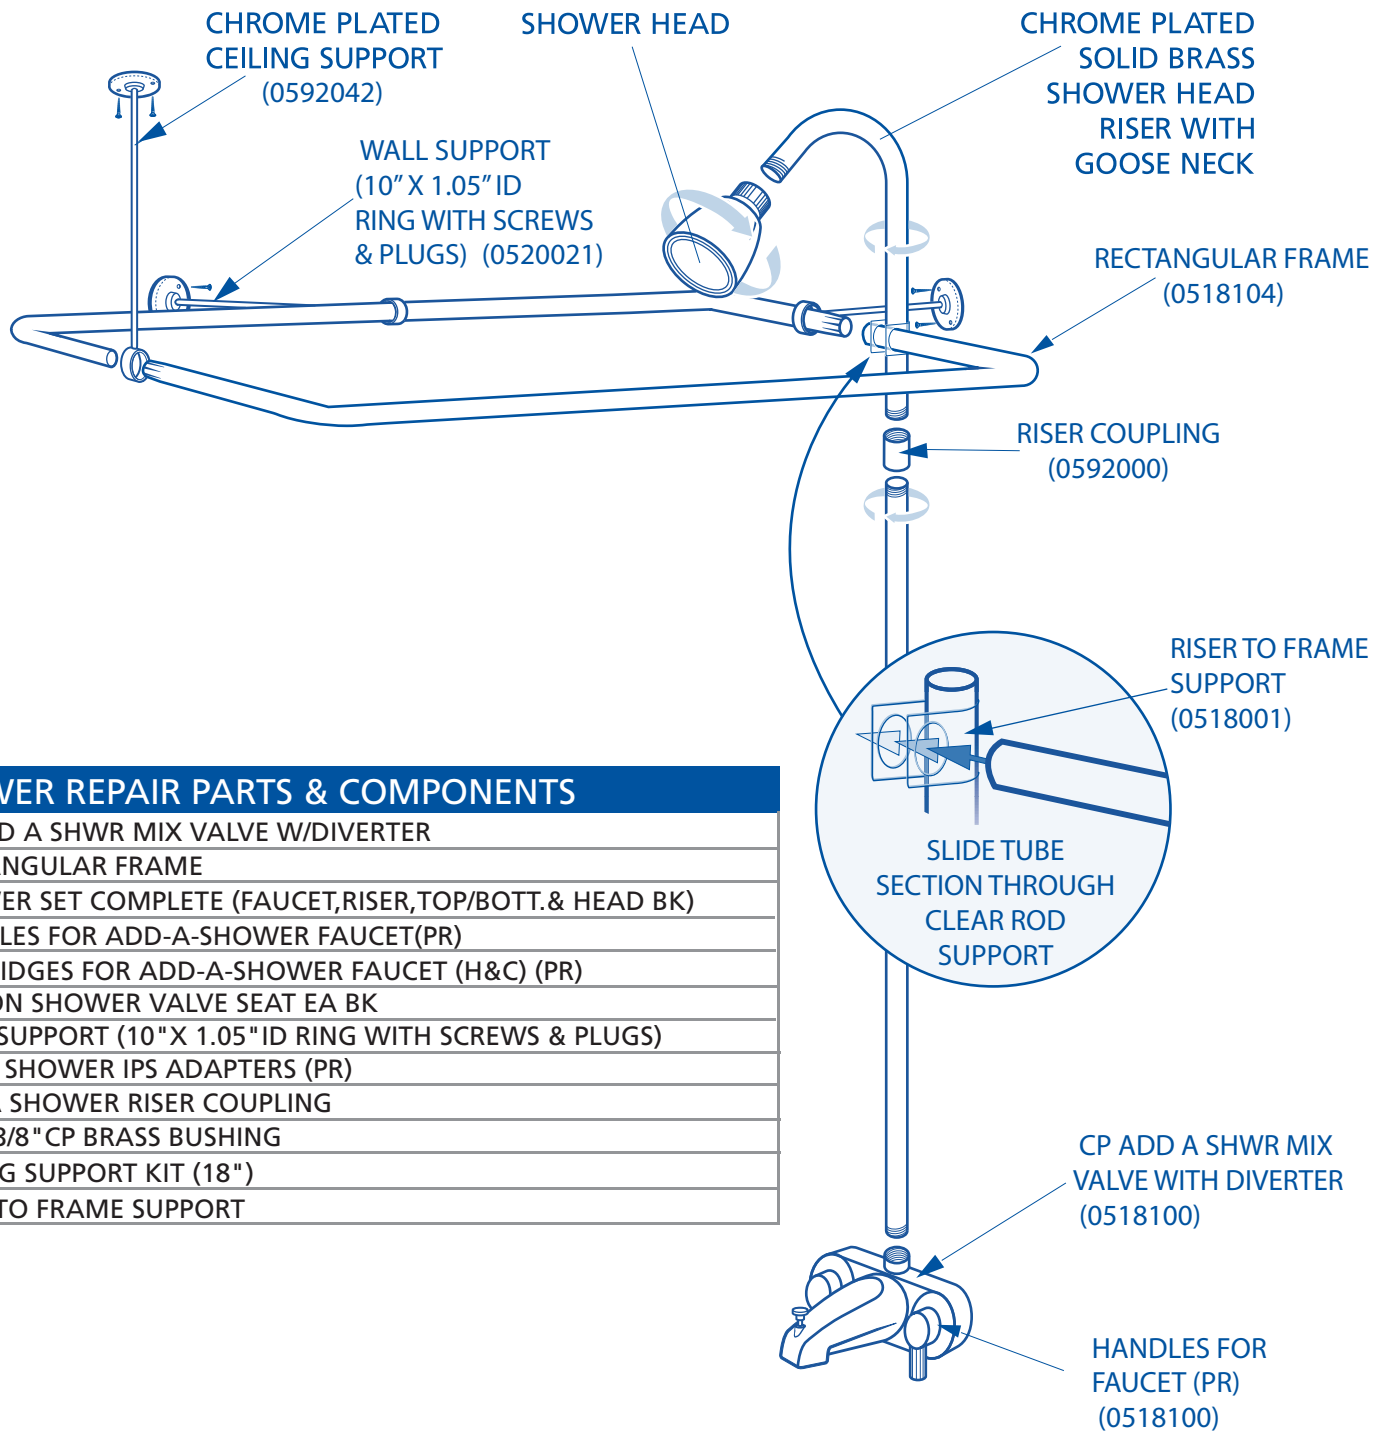

EXPAND YOUR SHOWER SPACE BY AT LEAST 25%!

SHOWER CURVE will increase the space in your bathtub !

Even if your tub is narrow you can enjoy a wider showering area due to the curvature at the centre of the shower rod. The curve at the corners can allow the drape of the standard curtain along the inside rim and can thus help prevent water from leaking on to your floor. The SHOWER CURVE can fit standard or oval 60" tubs. Mounting hardware is included.

ADD A SHOWER™

REPAIR PARTS & COMPONENTS

ADD A SHOWER REPAIR PARTS & COMPONENTS

| | |
|---------|--|
| 0518100 | CP ADD A SHWR MIX VALVE W/DIVERTER |
| 0518104 | RECTANGULAR FRAME |
| 0518105 | SHOWER SET COMPLETE (FAUCET,RISER, TOP/BOTT.& HEAD BK) |
| 0519100 | HANDLES FOR ADD-A-SHOWER FAUCET(PR) |
| 0519200 | CARTRIDGES FOR ADD-A-SHOWER FAUCET (H&C) (PR) |
| 0519300 | ADD ON SHOWER VALVE SEAT EA BK |
| 0520021 | WALL SUPPORT (10" X 1.05" ID RING WITH SCREWS & PLUGS) |
| 0589170 | TUB & SHOWER IPS ADAPTERS (PR) |
| 0592000 | ADD A SHOWER RISER COUPLING |
| 0592001 | 1/2" X 3/8" CP BRASS BUSHING |
| 0592042 | CEILING SUPPORT KIT (18") |
| 0518001 | RISER TO FRAME SUPPORT |